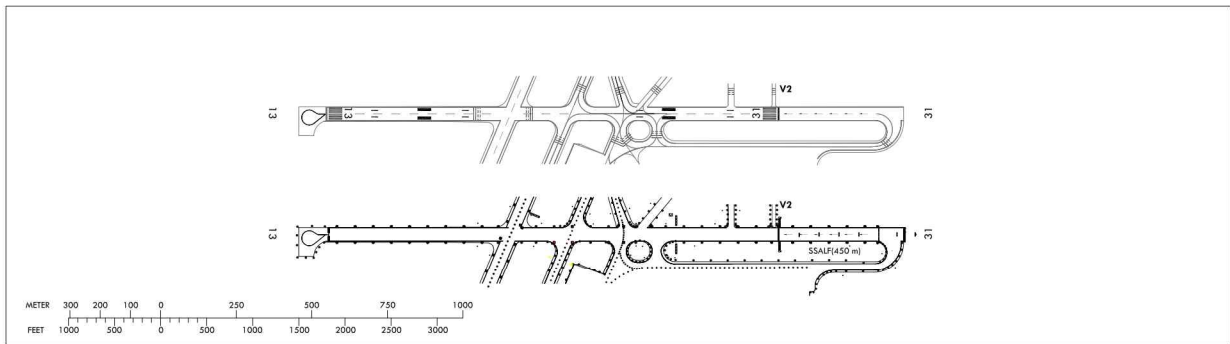

**AERODROME
CHART - ICAO**

33° 30' 44" N
126° 29' 34" E

ELEV 36 m

TWR 118.2 236.6
GND 121.65

JEJU / Jeju Intl

Change : Information of ACFT stand NR. 17 coordinates.

OFFICE OF CIVIL AVIATION

AIRAC AIP AMDT 6/18
Effective : 1600UTC 18 JUL 2018

LIGHTING AND
MARKING CHART

JEJU / Jeju Intl

LIGHTING AND MARKING AIDS RWY 07/25 AND EXIT TWY

LIGHTING AND MARKING AIDS RWY 13/31 AND EXIT TWY

Change : Withdrawal of TWY marking.