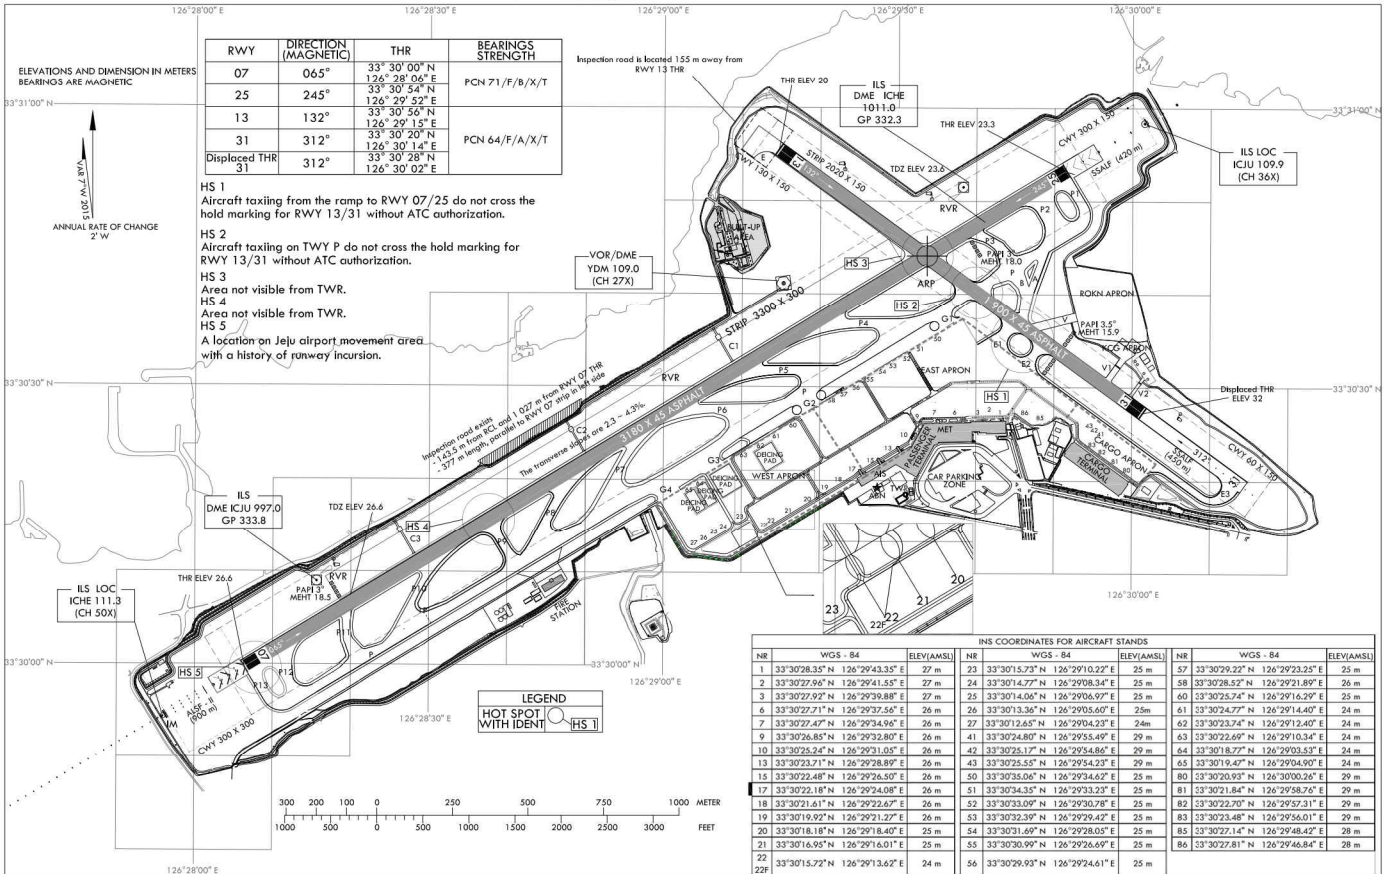

**AERODROME
CHART - ICAO**

33° 30' 44" N
126° 29' 34" E

ELEV 36 m

TWR 118.2 236.6
GND 121.65

JEJU / Jeju Intl

OFFICE OF CIVIL AVIATION

AIRAC AIP AMDT 6/18
Effective : 1600UTC 18 JUL 2018