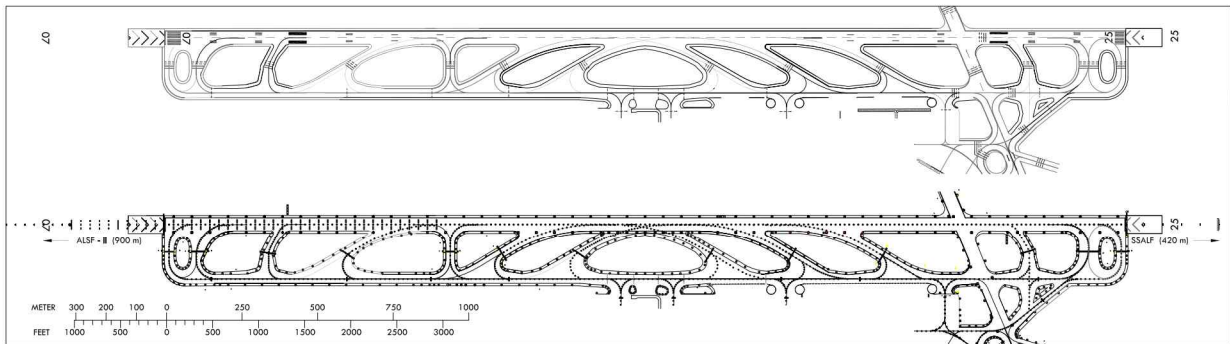

**AERODROME
CHART - ICAO**

33° 30' 44" N
126° 29' 34" E

ELEV 36 m

TWR 118.2 236.6
GND 121.65

JEJU / Jeju Intl

Change : Information of ACFT stand NR. 17 coordinates.

OFFICE OF CIVIL AVIATION

AIRAC AIP AMDT 6/18
Effective : 1600UTC 18 JUL 2018

LIGHTING AND
MARKING CHART

JEJU / Jeju Intl

LIGHTING AND MARKING AIDS RWY 07/25 AND EXIT TWY

LIGHTING AND MARKING AIDS RWY 13/31 AND EXIT TWY

Change : Withdrawal of TWY marking.