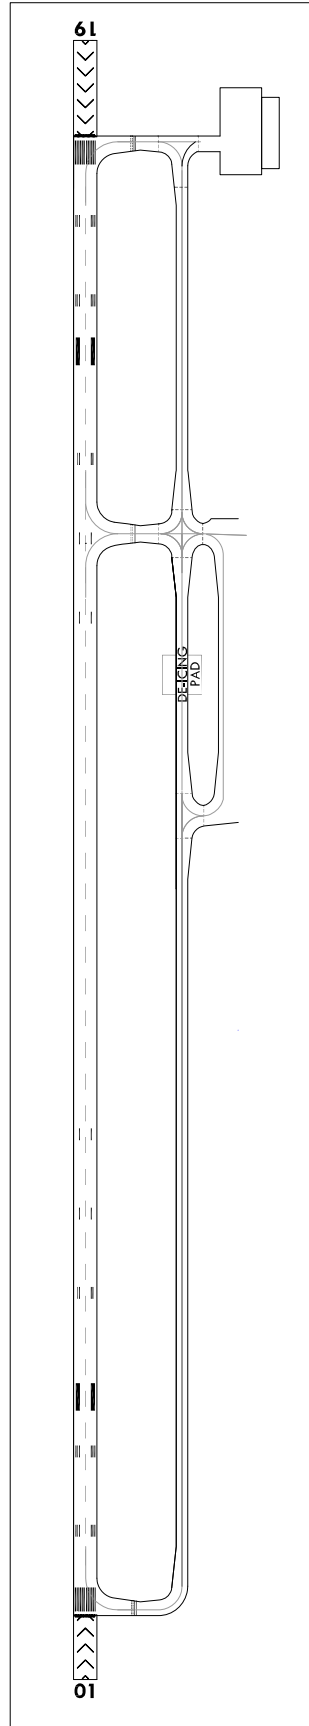

LIGHTING AND
MARKING CHART

MUAN / Muon Intl

MARKING AIDS RWY 01/19 AND EXIT TWY

LIGHTING AIDS RWY 01/19 AND EXIT TWY